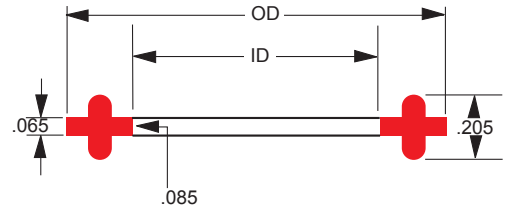

Approximate dimensions for Schedule 5 STANDARD, FLANGED and TEFLON ENVELOPE style gaskets.

Approximate dimensions of STANDARD Tri-Clamp Schedule 5 style gaskets

DIMENSIONS	ID	OD
1"	1 3/16"	2"
1 1/2"	1 3/4"	2 1/2"
2"	2 1/4"	3"
2 1/2"	2 3/4"	3 1/2"
3"	3 11/32"	4 1/8"
4"	4 11/32"	5 1/8"
6"	6 7/16"	7 1/8"
8"	8 13/32"	9 1/8"
10"	10 1/2"	11 9/32"
12"	12 7/16"	13 5/16"

Approximate dimensions of FLANGED Tri-Clamp Schedule 5 style gaskets

DIMENSIONS	ID	OD
1 1/2"	1 25/32"	2 33/64"
2"	2 1/4"	3 3/64"
2 1/2"	2 23/32"	3 37/64"
3"	3 11/32"	4 1/8"
4"	4 11/32"	5 1/8"
6"	6 27/64"	7 13/64"
8"	8 27/64"	9 13/64"
10"	10 1/2"	11 21/64"
12"	12 7/16"	13 21/64"

Approximate dimensions of TEFLON ENVELOPE Tri-Clamp Schedule 5 style gaskets

DIMENSIONS	ID	OD
1"	1 3/16"	2"
1 1/2"	1 25/32"	2 1/2"
2"	2 1/4"	3 1/32"
2 1/2"	2 23/32"	3 9/16"
3"	3 11/32"	4 7/64"
4"	4 11/32"	5 7/64"
6"	6 27/64"	7 3/16"
8"	8 27/64"	9 3/16"
10"	10 1/2"	11 5/16"
12"	12 7/16"	13 5/16"