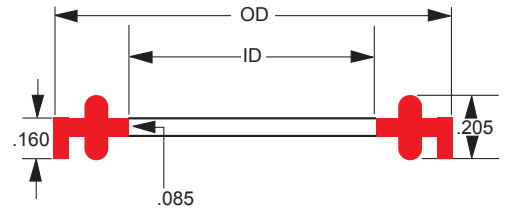

Approximate dimensions for Schedule 5 STANDARD, FLANGED and TEFLON ENVELOPE style gaskets.

Approximate dimensions of STANDARD Tri-Clamp Schedule 5 style gaskets

DIMENSIONS	ID	OD
1"	1 3/16"	2"
1 1/2"	1 3/4"	2 1/2"
2"	2 1/4"	3"
2 1/2"	2 3/4"	3 1/2"
3"	3 11/32"	4 1/8"
4"	4 11/32"	5 1/8"
6"	6 7/16"	7 1/8"
8"	8 13/32"	9 1/8"
10"	10 1/2"	11 9/32"
12"	12 7/16"	13 5/16"

Approximate dimensions of FLANGED Tri-Clamp Schedule 5 style gaskets

DIMENSIONS	ID	OD
1 1/2"	1 25/32"	2 33/64"
2"	2 1/4"	3 3/64"
2 1/2"	2 23/32"	3 37/64"
3"	3 11/32"	4 1/8"
4"	4 11/32"	5 1/8"
6"	6 27/64"	7 13/64"
8"	8 27/64"	9 13/64"
10"	10 1/2"	11 21/64"
12"	12 7/16"	13 21/64"

Approximate dimensions of TEFLON ENVELOPE Tri-Clamp Schedule 5 style gaskets

DIMENSIONS	ID	OD
1"	1 3/16"	2"
1 1/2"	1 25/32"	2 1/2"
2"	2 1/4"	3 1/32"
2 1/2"	2 23/32"	3 9/16"
3"	3 11/32"	4 7/64"
4"	4 11/32"	5 7/64"
6"	6 27/64"	7 3/16"
8"	8 27/64"	9 3/16"
10"	10 1/2"	11 5/16"
12"	12 7/16"	13 5/16"